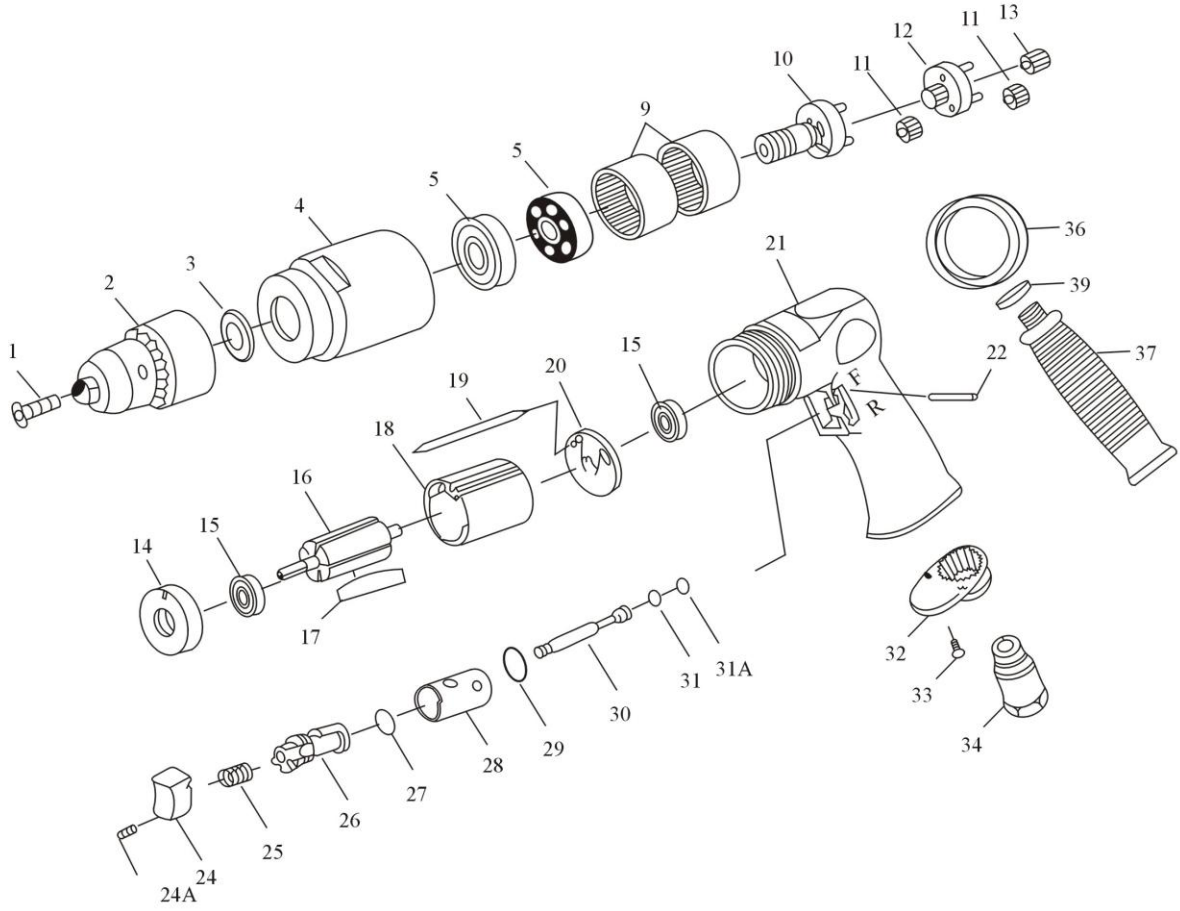

OS-230303R **GAV** HAVALI MATKAP

No.	Parça Adı	Adet	Fiyat\$	No.	Parça Adı	Adet	Fiyat
1	Chuck Screw	1	1.00	21	Housing	1	14.00
2	1/2" Keyless Chuck	1	15.00	22	Pin	1	0.80
3	Chuck Spacer	1	2.00	24	Trigger	1	1.50
4	Clamp Nut	1	10.00	24A	Set Screw	1	0.80
5	Ball Bearing	2	5.00	25	Valve Spring	1	0.80
9	Internal Gear	2	5.00	26	Reverse Lever	1	3.00
10	Wark Spindle	1	9.00	27	O-Ring	1	0.80
10A	Needle Roller	6	0.80	28	Reverse Bushing	1	2.50
11	Idler Gear	6	3.00	29	O-Ring	1	0.80
12	Reduction Spindle	1	5.00	30	Valve Stem	1	1.50
12A	Reduction Gear	1	5.00	31	O-Ring	1	0.80
13	Pinion Gear	1	3.00	31A	O-Ring	1	0.80
14	Spacer	1	3.00	32	Exhaust Diffuser	1	2.00
15	Ball Bearing	2	5.00	33	Screw	2	0.50
16	Rotor	1	12.00	34	Air Inlet	1	2.00
17	Rotor Balde	5	1.20	36	Clamp Ring	1	6.00
18	Cylinder	1	12.00	37	Dead Handle	1	5.00
19	Pin	1	1.00	39	Rubber Gasket	1	5.00
20	End Plate	1	4.00				